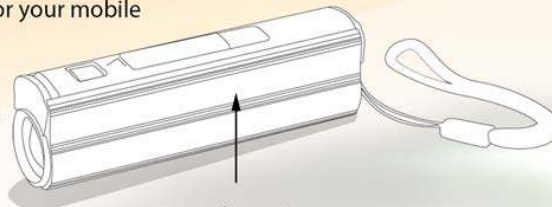

- Metal body power bank for everyday use
- Has a 3,000 mAh battery for emergency power for your mobile
- Has a built in lighter; button free operation
- Ultra bright torch with 3 light modes
- Torch modes: High beam, Low beam and Blinker
- Metal body gives a very premium feel

Branding Area