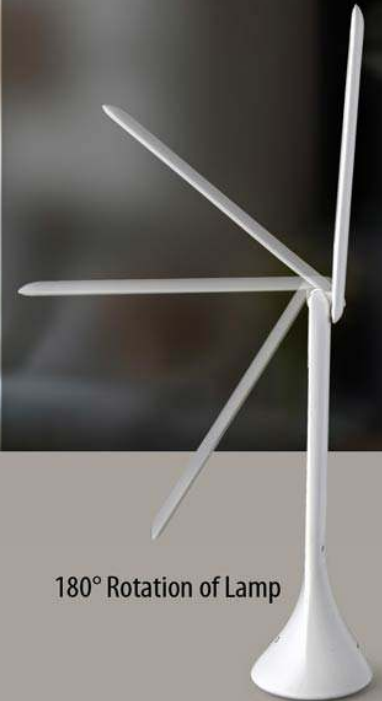

180° Rotation of Lamp