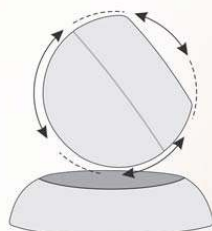

Magnetic 720 degree work light with 3 light modes (with detachable magnetic stand) - E 208

Detachable light can be rotated
to face any direction

- Round work light for desktops, wardrobe, etc
- Single Button, three mode operation
- Can be hung or easily stuck on iron surfaces
- Works on 3xAAA batteries (not included)
- No electricity needed, works on batteries