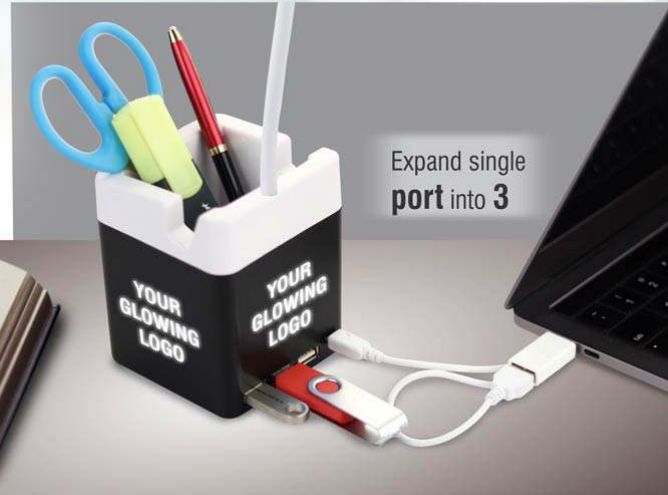

# POWER GLOW

Lamp with USB Hub, Tumbler & Logo Highlight - C 160

3 USB Ports with Mobile Stand

4 SIDE LOGO HIGHLIGHT!

Spacious  
Tumbler

Logo lights up  
when USB hub  
is used

Flexible  
Neck

Mobile Stand