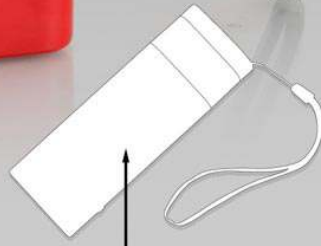

# Handy Flashlight with Folding Table Lamp - E 130

every needs a gift

- Easy carry handle for good grip
- 5 LED lamp, folds when not in use
- High beam Flashlight with 7 LEDs
- LEDs use 80% less energy than incandescent bulbs
- Works on 3 x AA batteries (not included)

Energy Saver

High Beam  
Focus Torch

Single Button  
Operation

Works on just  
3xAA batteries

with  
**CLEAR LEDS**

# Handy Torch with Lamp - E108 (with easy carry strap)

- Totally fresh 2 in 1 design
- Easy carry strap
- Single button operation
- Works on 2xAA batteries (not included)

Excellent Branding Space

*every1 needs a gift*