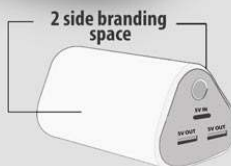

# POWER HOUSE $\equiv$ Triangle Shape Power bank - C 35

Capacity - 6,000 mAh

Built - in Torch

Built - in Lamp