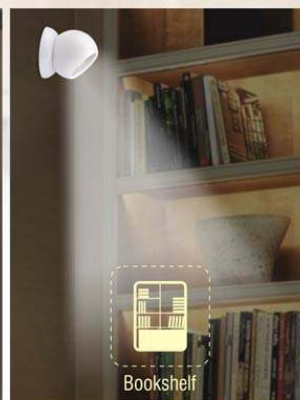

- Round sensor light with auto on/ off function
- Single Button operation, 3 modes: On, Off, Auto
- Built-in Motion and Light sensor to turn on/ off the light automatically
- Can be hung or easily stuck on iron surfaces like, wardrobe, Almira, cabinets etc.
- Long battery life as light turns off automatically after set time, and works only in the dark
- No electricity needed, works on 3xAAA batteries (not included)