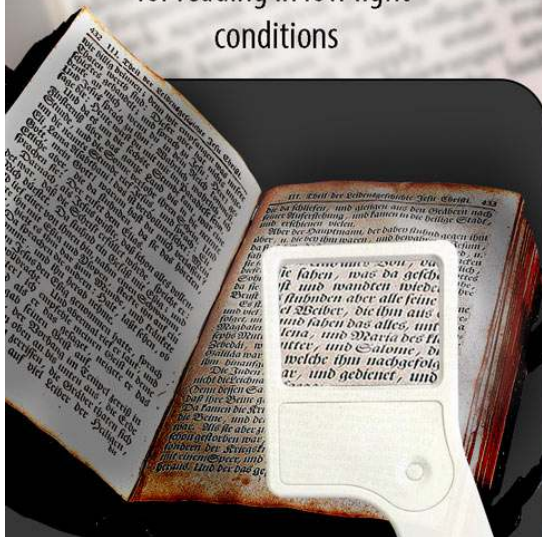

## LED Blow Lantern - E 151 (With Roto Dial)

- Easy lantern like operation
- Just blow on the flame to turn it On/ Off
- Knob to change the Level of brightness; Increase / decrease brightness by rotating the knob
- Light can be adjusted to be strong and dim
- Light is similar to a candle when dim
- Super bright LED light
- No fire, no smoke, no mess, Better than fire lamps / candles
- Works on 3 x AA batteries (not included)

## Hexa Plastic Torch with Lamp (Magnetic) - E 150 (Super bright light)

Magnetic torch can be stuck on any metal surface

Bright Lamp

- Super bright light: See it to believe it
- Has a bright torch and lamp
- Heavy Magnet on the back makes the lamp more useful
- Can be stuck to metal surfaces like car, fridge, almirahs, etc to use lamp
- Works on 3 x AAA batteries (not included)

# Mini magnifier with LED illuminator- E 148

Built in LED illuminator  
for reading in low light  
conditions

Huge branding area  
below lens and on  
the handle

# LED Blow Lamp (Lantern) - E 141

every needs a gift

*Blow the lamp  
to Glow the lamp*

- Easy lantern like operation
- Just blow on the flame to turn it On / Off
- Light can be adjusted to be strong / dim.
- Light is similar to a candle when dim
- Super bright LED light
- 3 level brightness; Increase brightness by pressing the side button
- No fire, No smoke, no mess. Better than fire lamps / candles.
- Works on 3 x AA batteries (not included)