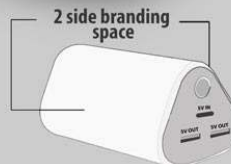

POWER HOUSE Triangle Shape Power bank - C 36

every *one* needs a gift

Capacity - 9,000 mAh

Built - in Torch

Built - in Lamp

Features

- Micro-USB connector included in the box.
- Original Samsung SDI cell used inside.
- Has a Torch and Lamp built-in for emergency purposes.
- Designed for - Mobile phones, Media Players, Tablets, Digital Cameras and other electronic devices.
- Dual USB output power - 5V/1A and 5V/2.1A
- Red Silicon adds to a further safety layer of protection
- Safety oriented: Intelligent protection against overcharging, overload and over-discharging
- Supports original smart phone cable charging for all phones including iPhones, Windows, & Android.