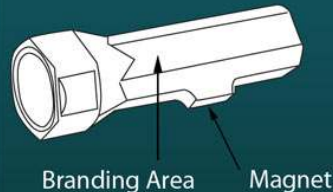

# Mini magnifier with LED illuminator- E 148

Built in LED illuminator  
for reading in low light  
conditions

Huge branding area  
below lens and on  
the handle