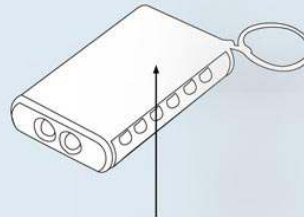

# Lightbox: Keychain with Torch and LED Lamp- J 59

every1 needs a gift

Bright 6 LED Lamp

Dual LED Torch

- Very useful keychain with LED light
- Bright dual LED torch
- 6 LED lamp on the side
- Easy single button operation
- Works on 2xAAA batteries (not included)