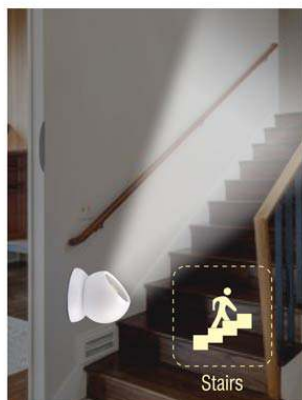

- Round sensor light with auto on/ off function
- Single Button operation, 3 modes: On, Off, Auto
- Built-in Motion and Light sensor to turn on/ off the light automatically
- Can be hung or easily stuck on iron surfaces like, wardrobe, Almira, cabinets etc.
- Long battery life as light turns off automatically after set time, and works only in the dark
- No electricity needed, works on 3xAAA batteries (not included)