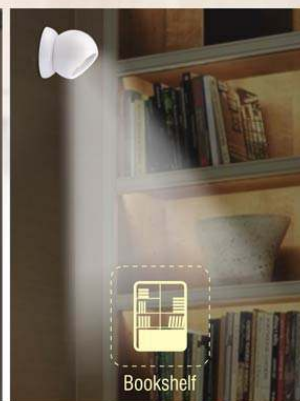

Magnetic 720 degree work light with 3 light modes (with detachable magnetic stand) - E 208

- Round work light for desktops, wardrobe, etc
- Single Button, three mode operation
- Can be hung or easily stuck on iron surfaces
- Works on 3xAAA batteries (not included)
- No electricity needed, works on batteries

Strong
Magnetic