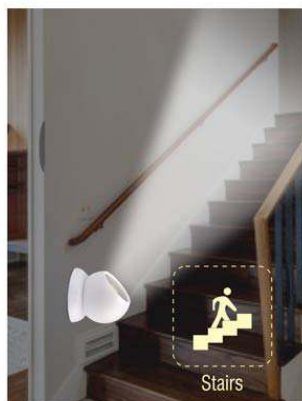

Magnetic 720 degree work light with 3 light modes (with detachable magnetic stand) - E 208

- Round work light for desktops, wardrobe, etc
- Single Button, three mode operation
- Can be hung or easily stuck on iron surfaces
- Works on 3xAAA batteries (not included)
- No electricity needed, works on batteries

Strong
Magnetic