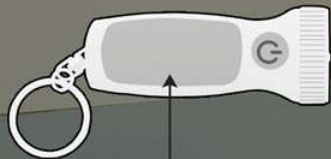

Flashlight style Keychain with torch - J 80

Excellent Branding Space

Colors Available

- Very elegant Keychain with Torch
- Very fresh design
- Works on 3 button cells (included)