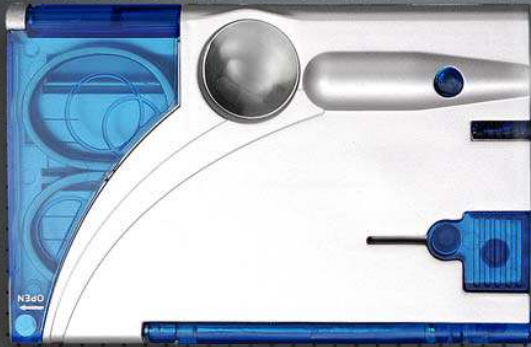

Digital tyre pressure gauge with 8 emergency tools - G 18
(with emergency lamp)

10 function Emergency Trekking Toolkit - G 11

- 4 LED Red Flasher, 2 light modes (for emergency signalling)
- LED torch cum flasher, 5 light modes
- Works on 3 X AAA Batteries (not included)
- Tools include:
 - FOLDING CARABINER
 - BOTTLE & CAN OPENER
 - CHEESE KNIFE
 - EMERGENCY SAW
 - SCISSORS
 - (+) SCREWDRIVER
 - (-) SCREWDRIVER

every needs a gift

Deluxe Card Tool - G 05 (Card Shape)

Deluxe Card Tool Kit with:

- LED Light
- Bottle Opener
- Philips Screwdriver
- Scissors
- Ball Pen & PDA Pen
- Dual Sim Cards Holder
- 4 Pcs. LR41 Batteries

4 Pcs. LR41 Batteries Included

Card Shape Toolkit, fits in Wallet

Dual Sim Card Holder

A Complete Toolkit with Mini Flashlight that fits in a Wallet!