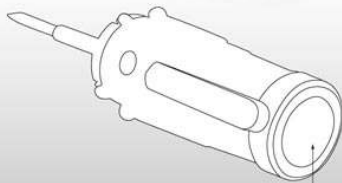

every1needs a gift

Toolkits

8-in-1 Folding Toolkit - G 14

(with 7 LED torch)

- 8 in 1 Light up toolkit
- 7 tools for various uses; small as well as big heads
- Fast change-over of tools; Just slide the one you need
- Provides the functionality of 7 screwdrivers in 1
- Bright 7 LED torch to work in dark areas

Clip to carry easily

In-built bright light to work in dark areas

Branding space

Compact design; folds when not in use

Racing Car Shape Toolkit

(Pop-out button open) (11 pc) - G 27

Push button on side to pop the car out, press down to lock back in place

- Fun mini toolkit in shape of a racing car
- 10 interchangeable screwdriver bits

Comes packed in white box

1 Screwdriver handle with magnet to lock bits in place

6 in 1 keychain with glass window breaker & LED torch - G 19