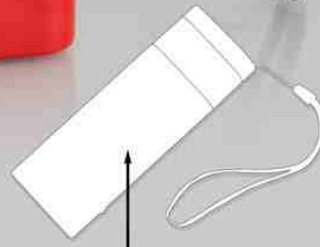

# Mini Lantern with Focus Torch - E 135 (with 3 torch modes)

- Ultra compact Torch with Lantern
- Focus torch with zoom in / out function
- Easily convertible to lantern mode
- Can be hung anywhere with the built in handle
- 3 light modes: Dim light, Bright light and Blinker
- Perfect for camping and working in the dark
- Works on 3 x AAA batteries (not included)

Can be hung anywhere with built in handle

Torch with bright light

## Handy Torch with Lamp - E108 (with easy carry strap)

every1 needs a gift

- Totally fresh 2 in 1 design
- Easy carry strap
- Single button operation
- Works on 2xAA batteries (not included)

Excellent Branding Space