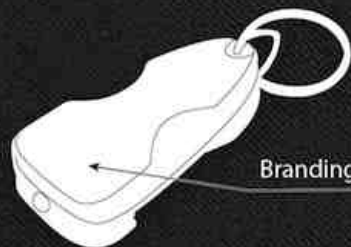

6 in One Military Key Chain- J 27

FEATURES

- Military keychain with Torch and toolkit
- Contains (+) & (-) screwdrivers, a knife and a bottle opener
- Bright LED torch
- Can be used for working in the dark

Branding Area