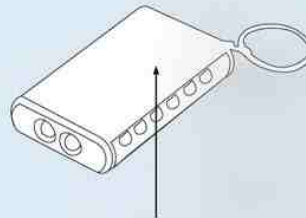

# Lightbox: Keychain with Torch and LED Lamp- J 59

Bright 6 LED Lamp

Dual LED Torch

- Very useful keychain with LED light
- Bright dual LED torch
- 6 LED lamp on the side
- Easy single button operation
- Works on 2xAAA batteries (not included)