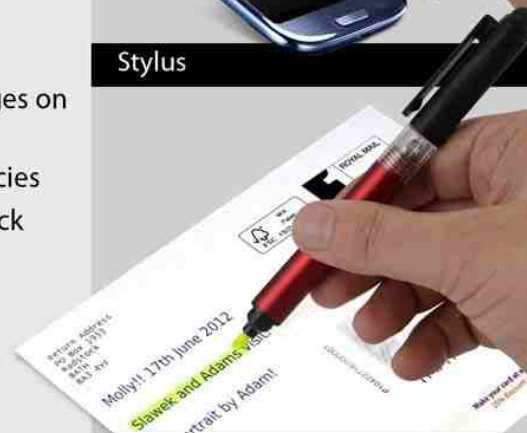

Colors available

Blue   Black   Red

Press the LED bulb to switch it on

Bright LED Torch

Stylus

Highlighter pen

every needs a gift