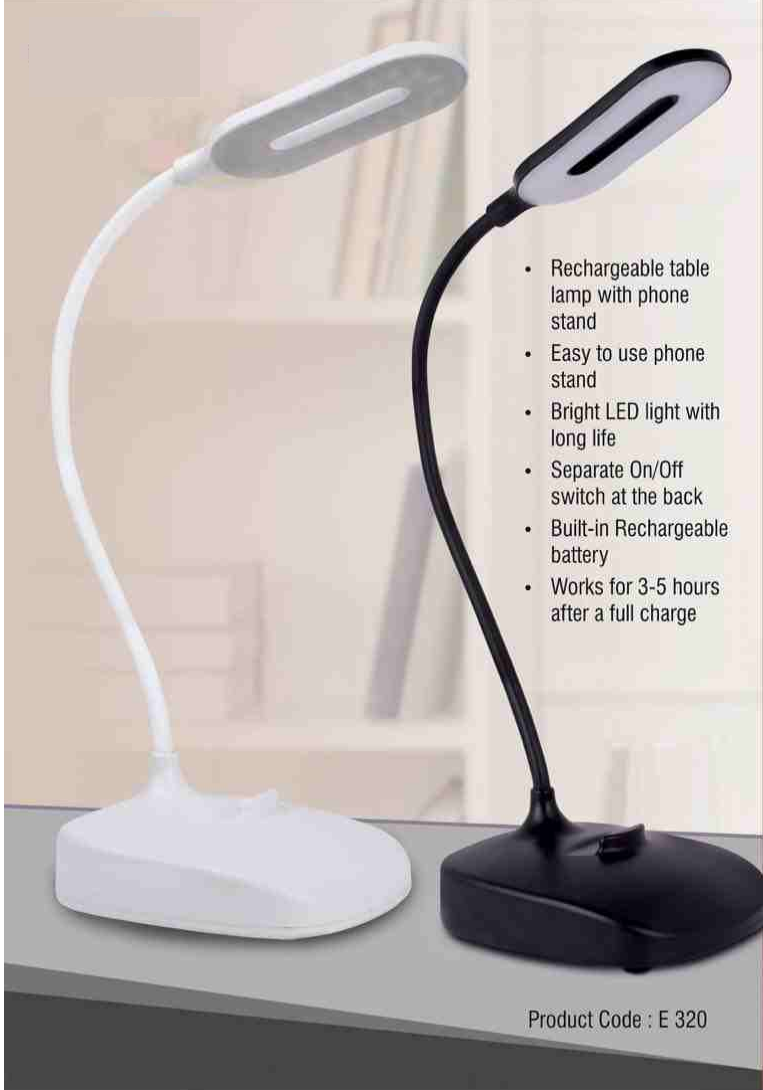

*every1needs a gift*

**Lamps & Torches**

Product Code : E 320

- Rechargeable table lamp with phone stand
- Easy to use phone stand
- Bright LED light with long life
- Separate On/Off switch at the back
- Built-in Rechargeable battery
- Works for 3-5 hours after a full charge

# Folding COB Desk lamp - E177

with feather touch button (Battery & USB powered)

- Very light and compact design
- Uses more powerful COB for lighting
- 3 brightness modes: Dim, Medium and High
- USB input works with electricity, PC, Laptop and also Power bank
- Dual Power option:  
Works on 3 x AA batteries (not included) or USB power (cable included)

# POWER GLOW

Lamp with USB Hub, Tumbler & Logo Highlight - C 160

3 USB Ports with Mobile Stand

4 SIDE LOGO HIGHLIGHT

Spacious  
Tumbler

Logo lights up  
when USB hub  
is used

Flexible  
Neck

Mobile Stand

# Daniel: Metal Stylus Pen with Torch - L135

(In Chrome Finish)

- Heavy duty 3 in 1 pen
- Perfect executive gift

Touch screen stylus to protect your devices from unwanted smudge marks

Powerful LED torch, just press it to turn On / Off