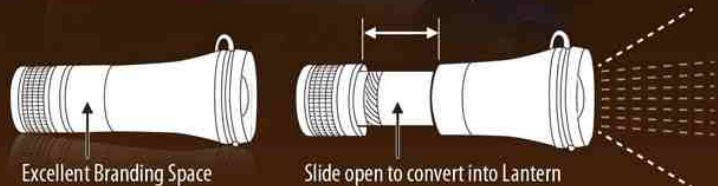

Mini Lantern with Focus Torch - E 135 (with 3 torch modes)

- Ultra compact Torch with Lantern
- Focus torch with zoom in / out function
- Easily convertible to lantern mode
- Can be hung anywhere with the built in handle
- 3 light modes: Dim light, Bright light and Blinker
- Perfect for camping and working in the dark
- Works on 3 x AAA batteries (not included)