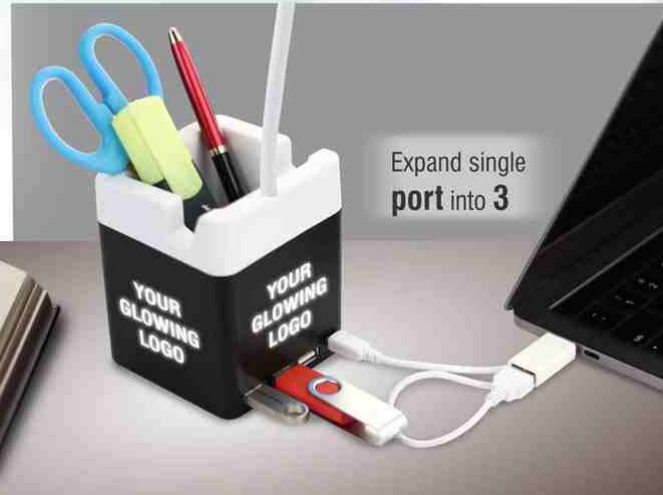

# POWER GLOW

Lamp with USB Hub, Tumbler & Logo Highlight - C 160

3 USB Ports with Mobile Stand

4 SIDE LOGO HIGHLIGHT

Spacious  
Tumbler

Logo lights up  
when USB hub  
is used

Flexible  
Neck

Mobile Stand