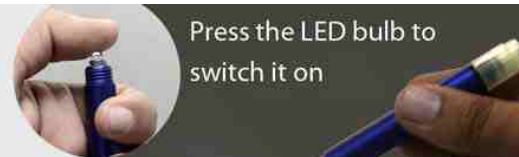

4 in 1 Pen - L 103

with Stylus, Torch and Highlighter

- Heavy duty 4 in 1 multipurpose pen
- Has a stylus to prevent forming smudges on phone screen
- Has a torch in the middle for emergencies
- Has a fluorescent highlighter at the back
- Smooth refill for glitch free writing

Colors available

Blue   Black   Red