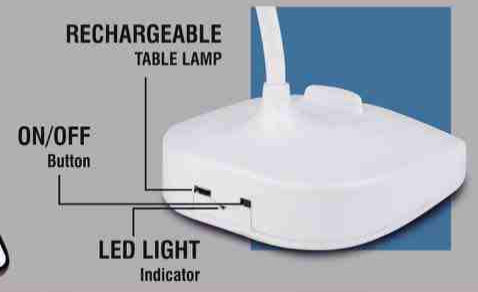

Swan every needs a gift
RECHARGEABLE
FLEXI TABLE LAMP WITH MOBILE STAND