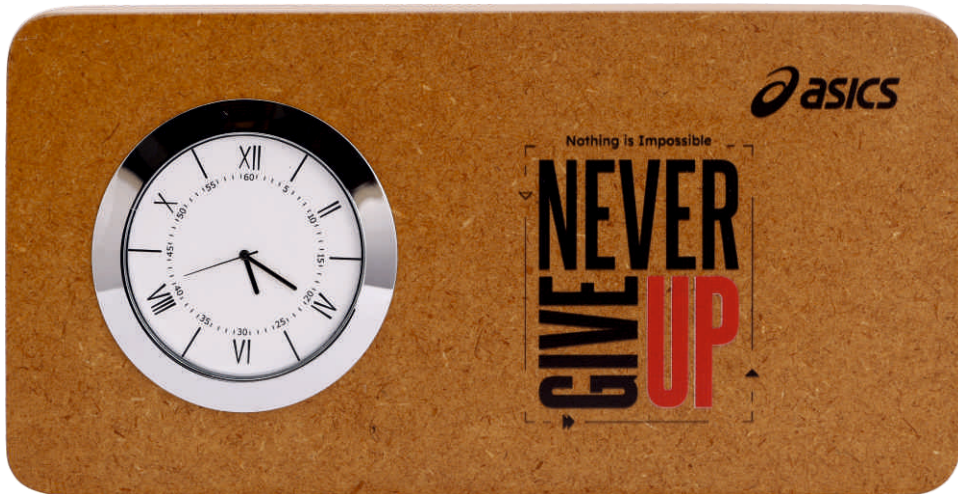

Size:4"x8"

Printing Size:4.5"x3.25"

Gross Weight:500 gms

Net Weight:400 gms

Warranty:12 months

Minimum Qty.: 50 Pcs.

Master Packing : 50 Pcs.

Table Clock