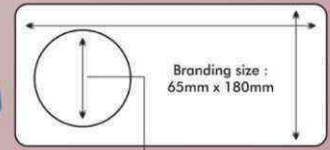

### BRANDING AREA

2 SIDE (L/R)	83mm x 93mm
1 SIDE (BK)	84mm x 82mm
DIAL SIZE	70mm

360° Rotating

- Perfect accompaniment to any table
- Large partition for pens, pencils and staplers
- Spacious tumbler & phone holder
- Maximum brand visibility