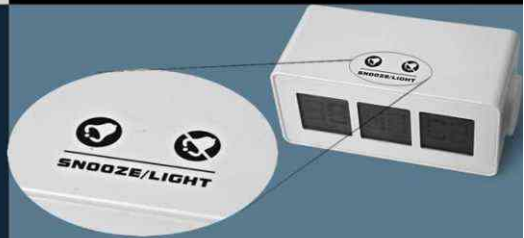

Snooze light touch buttons on the top