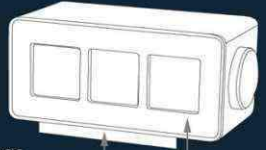

## Flip Display Clock - A 96

(With touch light / snooze function, humidity and temperature display)

Time adjustment dial

Branding Area

Special branding area

- Innovative new display with flipping effect
- Numbers change as the digits fall over one another
- Has a touch panel for snooze, backlight and to turn alarm on / off
- Has humidity & temperature display
- Rotating dial on the side to change modes and adjust settings
- Extra printing area on the bottom plate
- Works on 2 x AA batteries (not included)