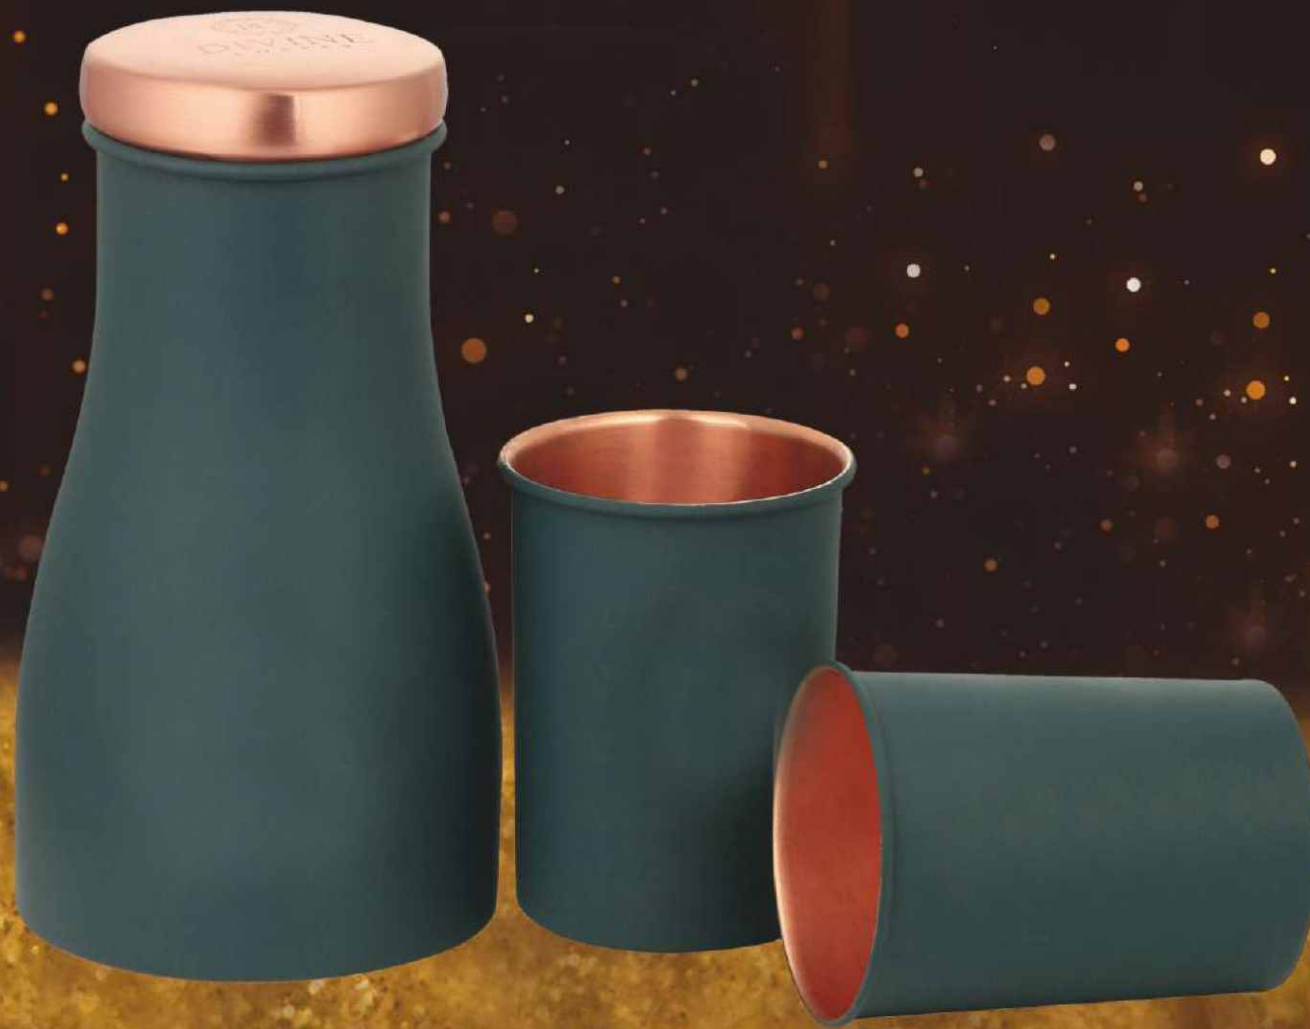

*Pure Copper
Gift Collection*

every1needs a gift