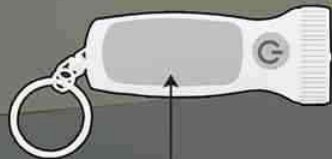

Flashlight style Keychain with torch - J 80

Excellent Branding Space

Colors Available

- Very elegant Keychain with Torch
- Very fresh design
- Works on 3 button cells (included)