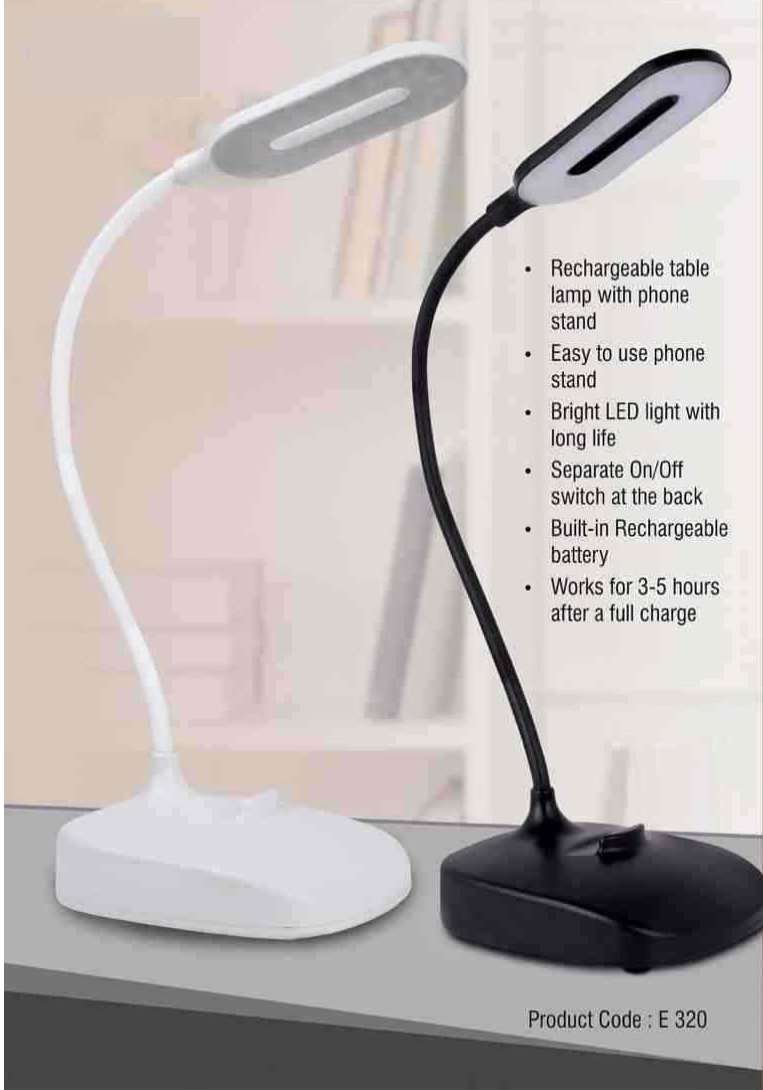

every1needs a gift

Lamps & Torches

Product Code : E 320

- Rechargeable table lamp with phone stand
- Easy to use phone stand
- Bright LED light with long life
- Separate On/Off switch at the back
- Built-in Rechargeable battery
- Works for 3-5 hours after a full charge

Swan every needs a gift
RECHARGEABLE
 FLEXI TABLE LAMP WITH MOBILE STAND

Folding COB Desk lamp - E177

with feather touch button (Battery & USB powered)

- Very light and compact design
- Uses more powerful COB for lighting
- 3 brightness modes: Dim, Medium and High
- USB input works with electricity, PC, Laptop and also Power bank
- Dual Power option:
Works on 3 x AA batteries (not included) or USB power (cable included)

Branding space

Daniel: Metal Stylus Pen with Torch - L135

(In Chrome Finish)

- Heavy duty 3 in 1 pen
- Perfect executive gift

Touch screen stylus to protect your devices from unwanted smudge marks

Powerful LED torch, just press it to turn On / Off

Super fine, long life refill

Fresh designer cap

Premium metal body

4 in 1 Pen - L 103

with Stylus, Torch and Highlighter

- Heavy duty 4 in 1 multipurpose pen
- Has a stylus to prevent forming smudges on phone screen
- Has a torch in the middle for emergencies
- Has a fluorescent highlighter at the back
- Smooth refill for glitch free writing