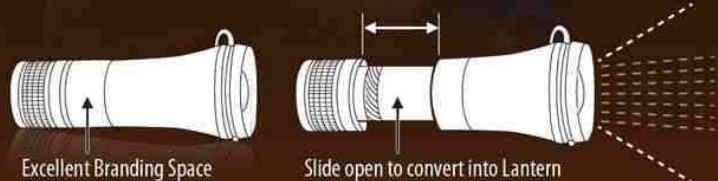

3 level brightness

Available in 3 colors: Red, Blue & Gray

Mini Lantern with Focus Torch - E 135 (with 3 torch modes)

- Ultra compact Torch with Lantern
- Focus torch with zoom in / out function
- Easily convertible to lantern mode
- Can be hung anywhere with the built in handle
- 3 light modes: Dim light, Bright light and Blinker
- Perfect for camping and working in the dark
- Works on 3 x AAA batteries (not included)

Can be hung anywhere with built in handle

Torch with bright light

Excellent Branding Space

Slide open to convert into Lantern

Handy Torch with Lamp - E108 (with easy carry strap)

every1 needs a gift

- Totally fresh 2 in 1 design
- Easy carry strap
- Single button operation
- Works on 2xAA batteries (not included)