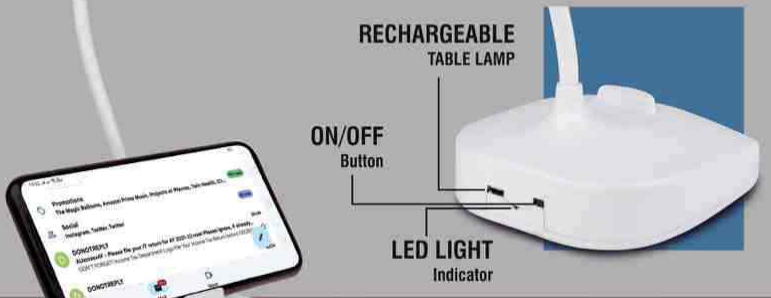

Swan every needs a gift
RECHARGEABLE
FLEXI TABLE LAMP WITH MOBILE STAND