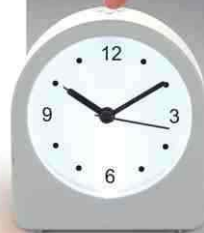

Night Lamp Clock

with Alarm & Super Sweep Movement - A 125

POWER PLUS®

Super sweep second hand movement

3 Level backlight with touch button

No Need of Night Lamp

Level 1

Level 2

Level 3

1,200 mAh
Rechargeable
battery
included
(for night lamp)

Clock works on
1xAA battery
(not included)

Rechargeable battery
for night light

Can be used directly
through cable as well

3 Level
backlight