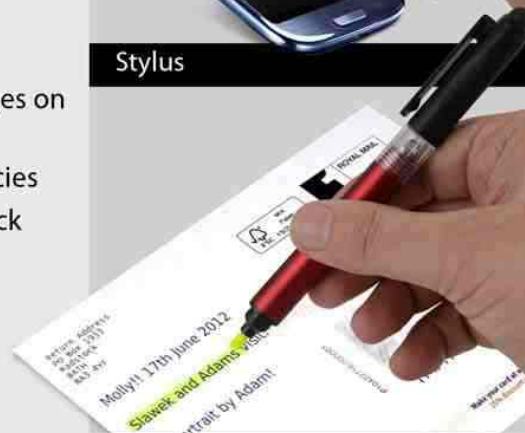

Colors available

Blue Black Red

Press the LED bulb to switch it on

Bright LED Torch

Stylus

Highlighter pen

every needs a gift

Flash tag with whistle and torch - J 86