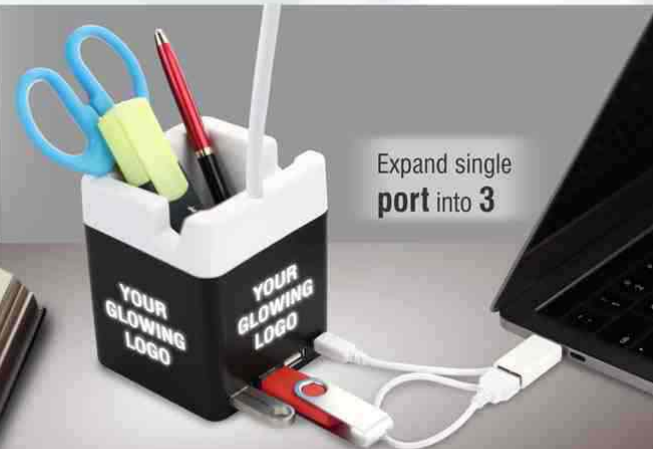

3 USB Ports with Mobile Stand

Spacious Tumbler

Logo lights up when USB hub is used

Flexible Neck

Mobile Stand

Expand single port into 3

3.4A Dual USB Home Charger with LED Night Lamp - C 123

POWER PLUS