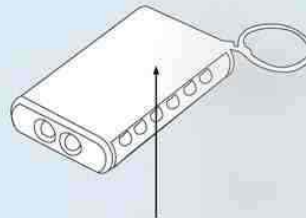

Excellent Branding Space

Available in 3 attractive colors:

- Red
- Blue
- Black