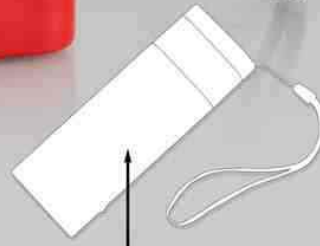

3 level brightness

Available in 3 colors: Red, Blue & Gray

Mini Lantern with Focus Torch - E 135 (with 3 torch modes)

- Ultra compact Torch with Lantern
- Focus torch with zoom in / out function
- Easily convertible to lantern mode
- Can be hung anywhere with the built in handle
- 3 light modes: Dim light, Bright light and Blinker
- Perfect for camping and working in the dark
- Works on 3 x AAA batteries (not included)

Can be hung anywhere with built in handle

Torch with bright light

Excellent Branding Space

Slide open to convert into Lantern

Handy Torch with Lamp - E108 (with easy carry strap)

every1 needs a gift

- Totally fresh 2 in 1 design
- Easy carry strap
- Single button operation
- Works on 2xAA batteries (not included)