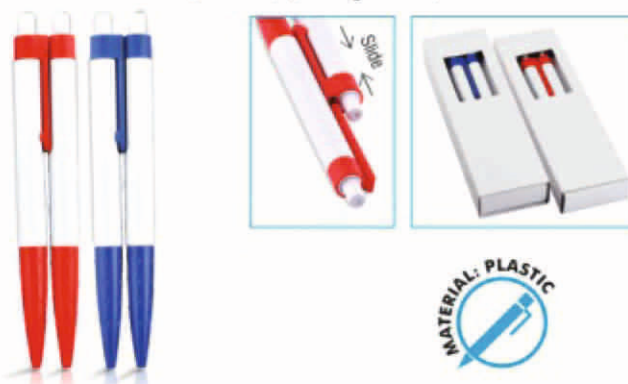

Bottle Shape Pen - L 02

- Folding bottle shape pen
- Can be opened to make a pen

Great for promotion of products that come in a bottle!

Single PC Gel Highlighter - L 104

- Single pc gel highlighter
- Just rotate the bottom ring to bring the highlighter out as you need more
- 2 color highlighters : Pink and Yellow

Big Highlighter Set of 3 (Gel Based) - L 68

- A set of 3 gel based highlighter with non drying ink
- Just rotate the bottom to bring the highlighter out as you need more

Mini Pen with Bookmark - L 119

Clips on to any page

- Handy bookmark to remember where you left reading
- Clips on to any page, doesn't fall off
- Mini pen built-in

Mr. & Ms. Combi-Pen : Set of Pen with Mechanical Pencil (0.7mm) (with gift box) - L 92

ECO PENS