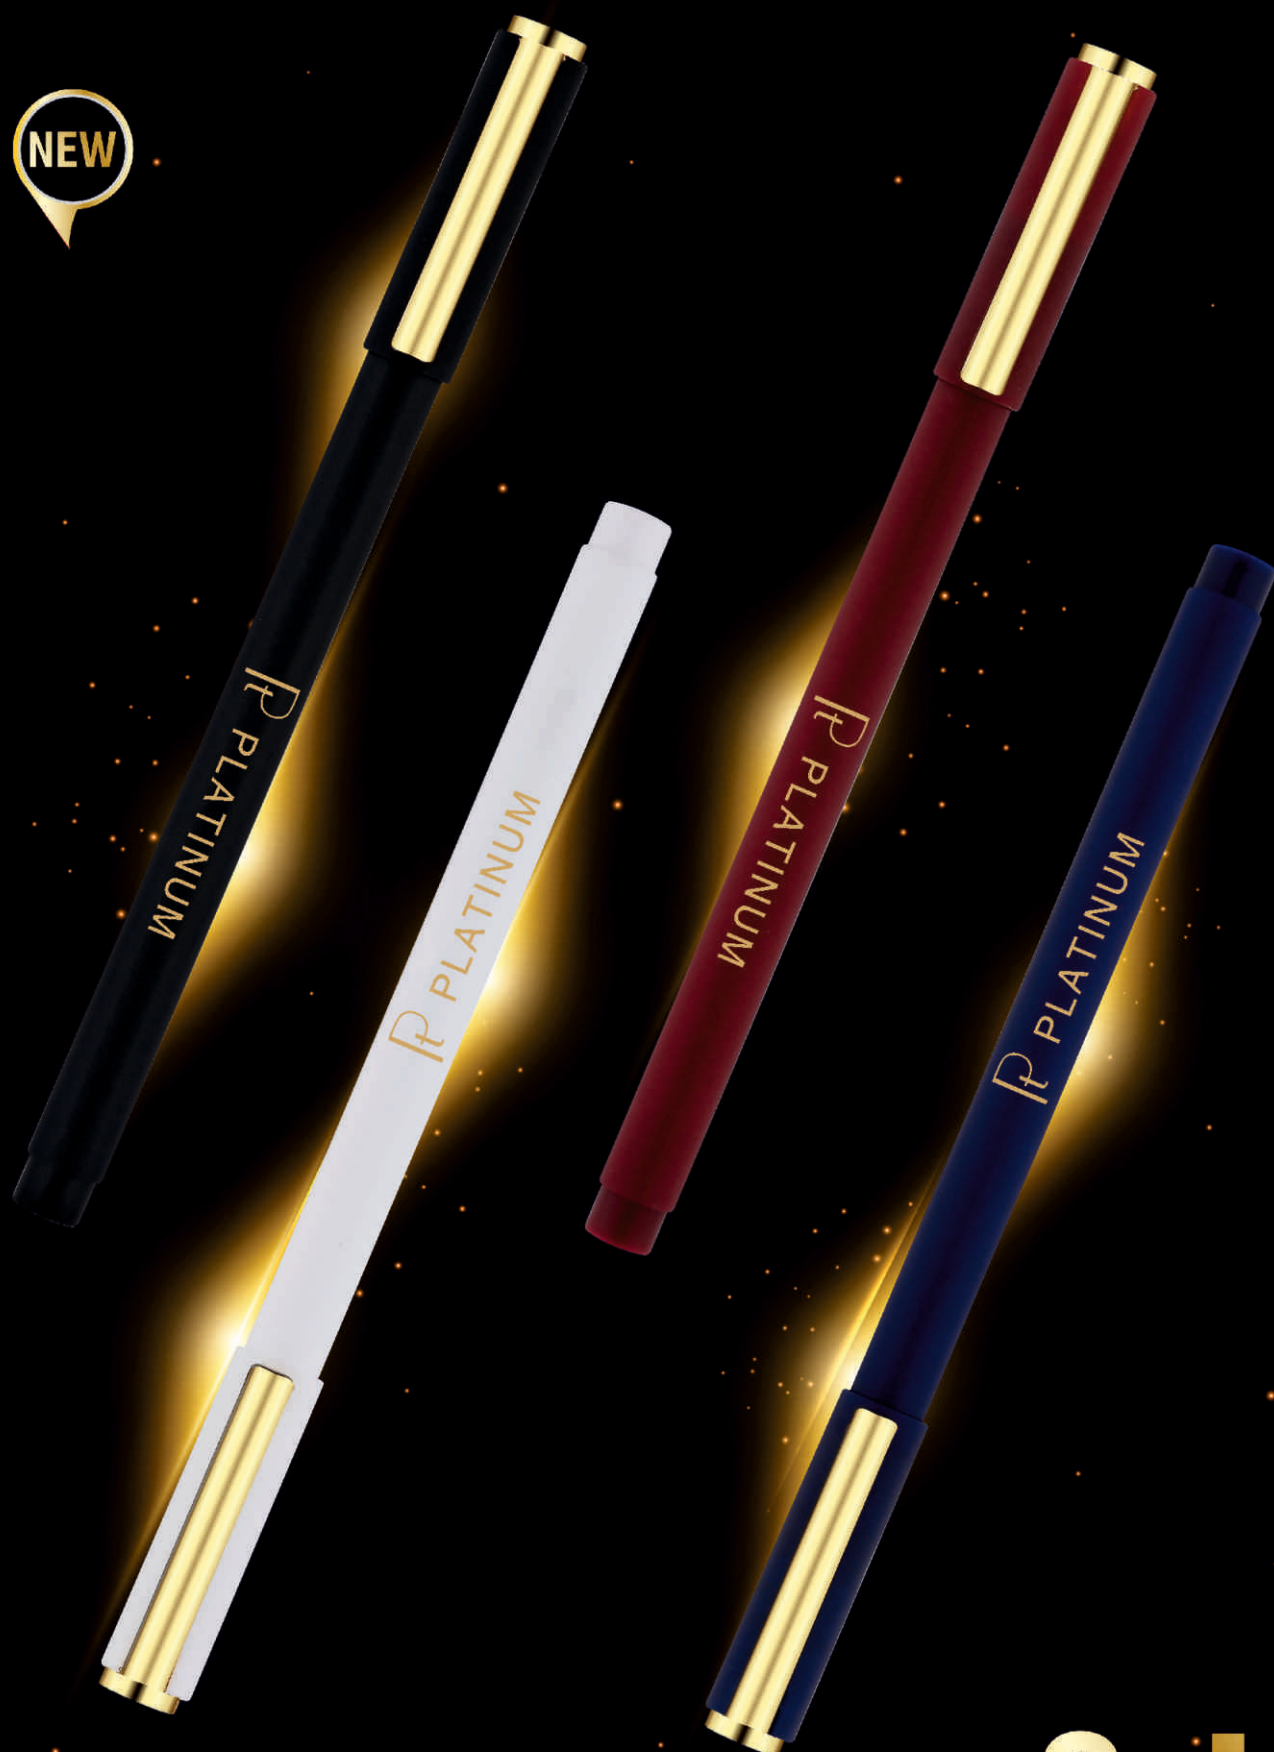

NEW

24095

NXT Gold