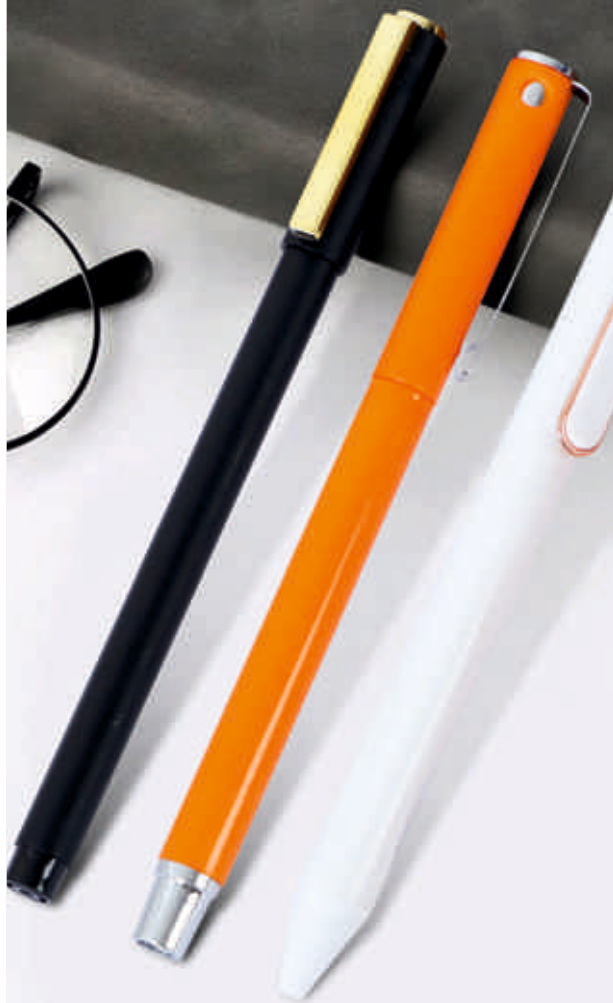

Keychain With Bottle Opener And Mobile Stand - J 137

3 in one keychain with bottle opener and mobile stand

PLASTIC PENS

PLASTIC PENS

Write with Ease
Write with
Confidence

METAL PENS

IDF 3100

IDF 3106