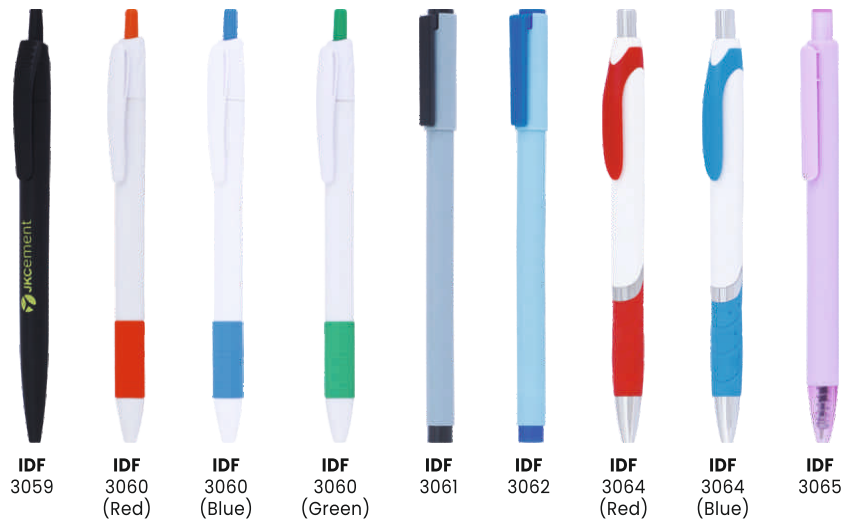

PLASTIC PENS

Write with Ease
Write with
Confidence