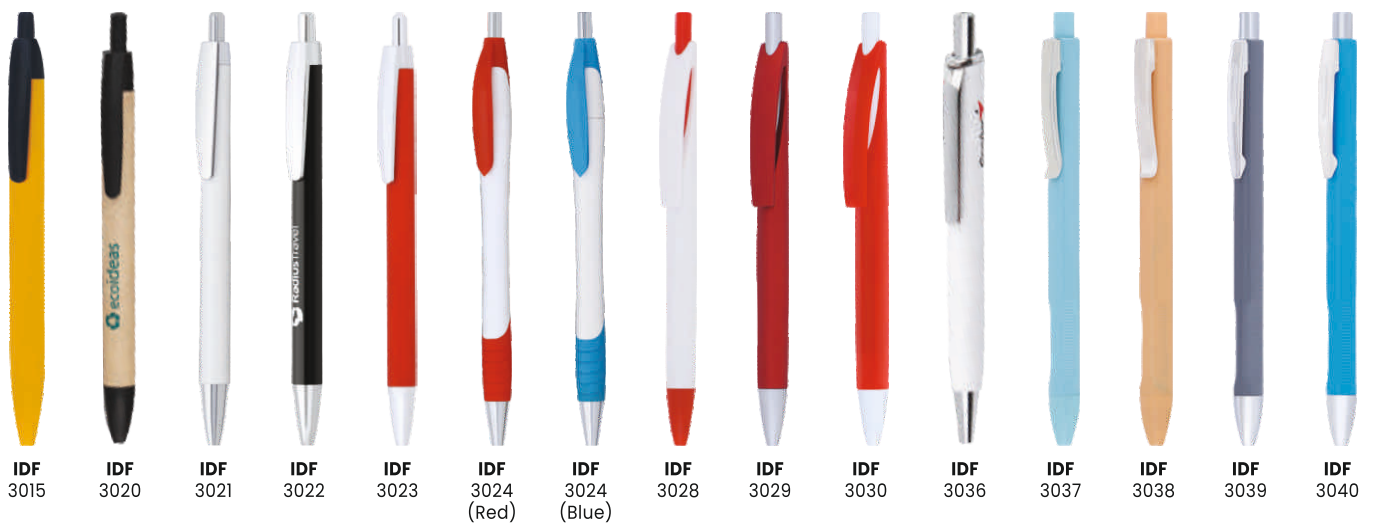

PLASTIC PENS