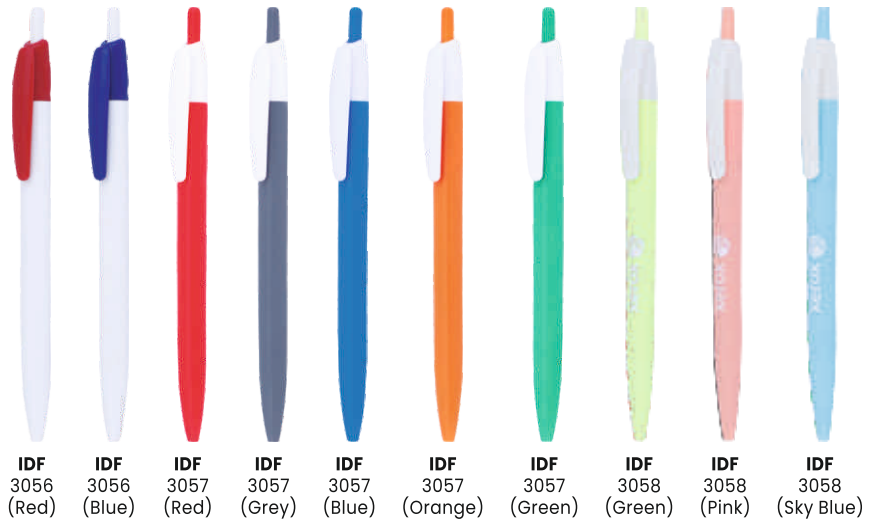

PLASTIC PENS

Write with Ease
Write with
Confidence