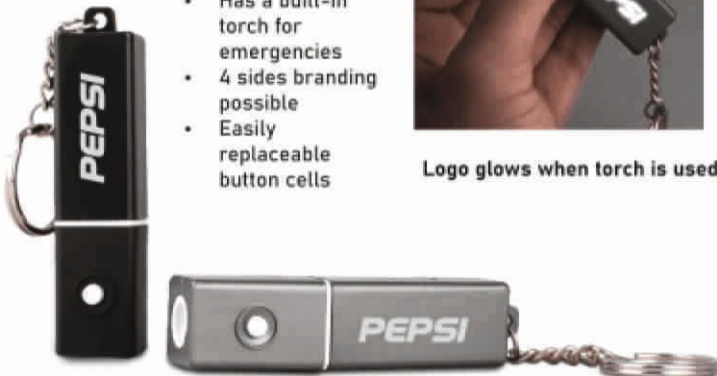

ECO PENS

Bamboo Pen with Stylus - L 151

- Classy bamboo pen with metal parts
- Stylus at the back for easily working on your phone
- Eco friendly body made of natural bamboo
- Smooth refill with german ink

Cork Grip Velvet Touch Pen - L 149

- Velvet touch coating on body
- Grip made of natural cork material

MULTIFUNCTION KEYCHAINS

POWER GLOW

Keychain with Torch and 4 side Glowing Logo - J 130

- Has a built-in torch for emergencies
- 4 sides branding possible
- Easily replaceable button cells

Rectangle Rotating Key Chain - J 138 With Double Side Gunmetal Plate

Eco Color Pen : Paper Barrel Pen - L 168 with Colored Body

- Introducing Eco Paper Pen With Colored Barrel
- Smooth Refill With 2 Years Ink Life

Bamboo Eternal Pencil With Rubber - L 160

- Better than pens as well as pencils, it can write up to 15,000 meters
- Amazing gift for artists or doodlers!

Cork 4 Refill Pen - L 165

- 4 refill colors: Black, Red, Blue, Green
- Body made of natural cork material
- Parts made of wheat straw material

Square Keychain with Torch - J 129

- Square shape promotional keychain
- Perfect budget gift for promotions
- Has a built-in torch for emergencies

Keychain With Bottle Opener And Mobile Stand - J 137