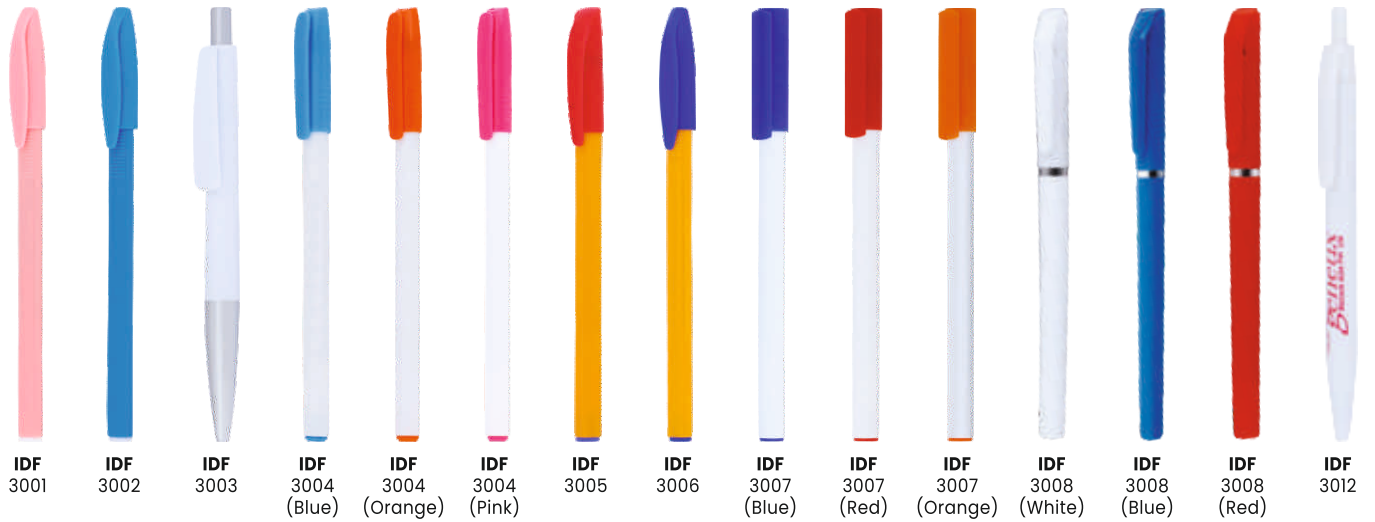

PLASTIC PENS