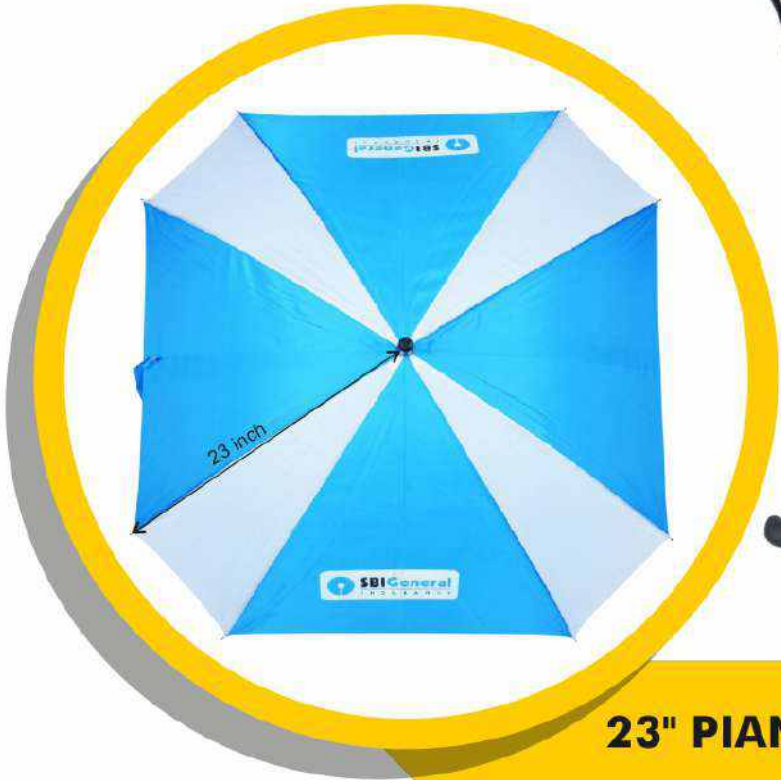

every1needs a gift

Umbrellas

High Quality Screen printing

High Quality Polyester
190 T Cloth

0.35 mm tube

High Quality PP Handle

21" 2 FOLD AT UMBRELLA

High Quality Screen printing

High Quality Polyester
190 T Cloth

0.35 mm tube

High Quality PP Handle

24.5" 2 FOLD AT UMBRELLA

High Quality Polyester
190 T Cloth

High Quality Screen printing

14 mm Wooden Tube

High Quality Wooden J Shape Handle

23" WOODEN UMBRELLA

23" PIANO UMBRELLA

23" PIANO SQUARE UMBRELLA

White Transparent Non Drip Cover

High Quality Polyester
190 T Cloth

High Quality Screen printing

0.35 mm Thickness Tube
With Black Coating

High Quality Plastic Handle

High Quality Polyester
190 T Cloth

12 mm Black Tube With Fiber Ribs

High Quality Bend Rubber Handle

27 inch

27" FIBER STRAIGHT AO UMBRELLA

High Quality Polyester
190 T Cloth

High Quality Screen printing

0.35 mm Chrome Platted Hexa Tube