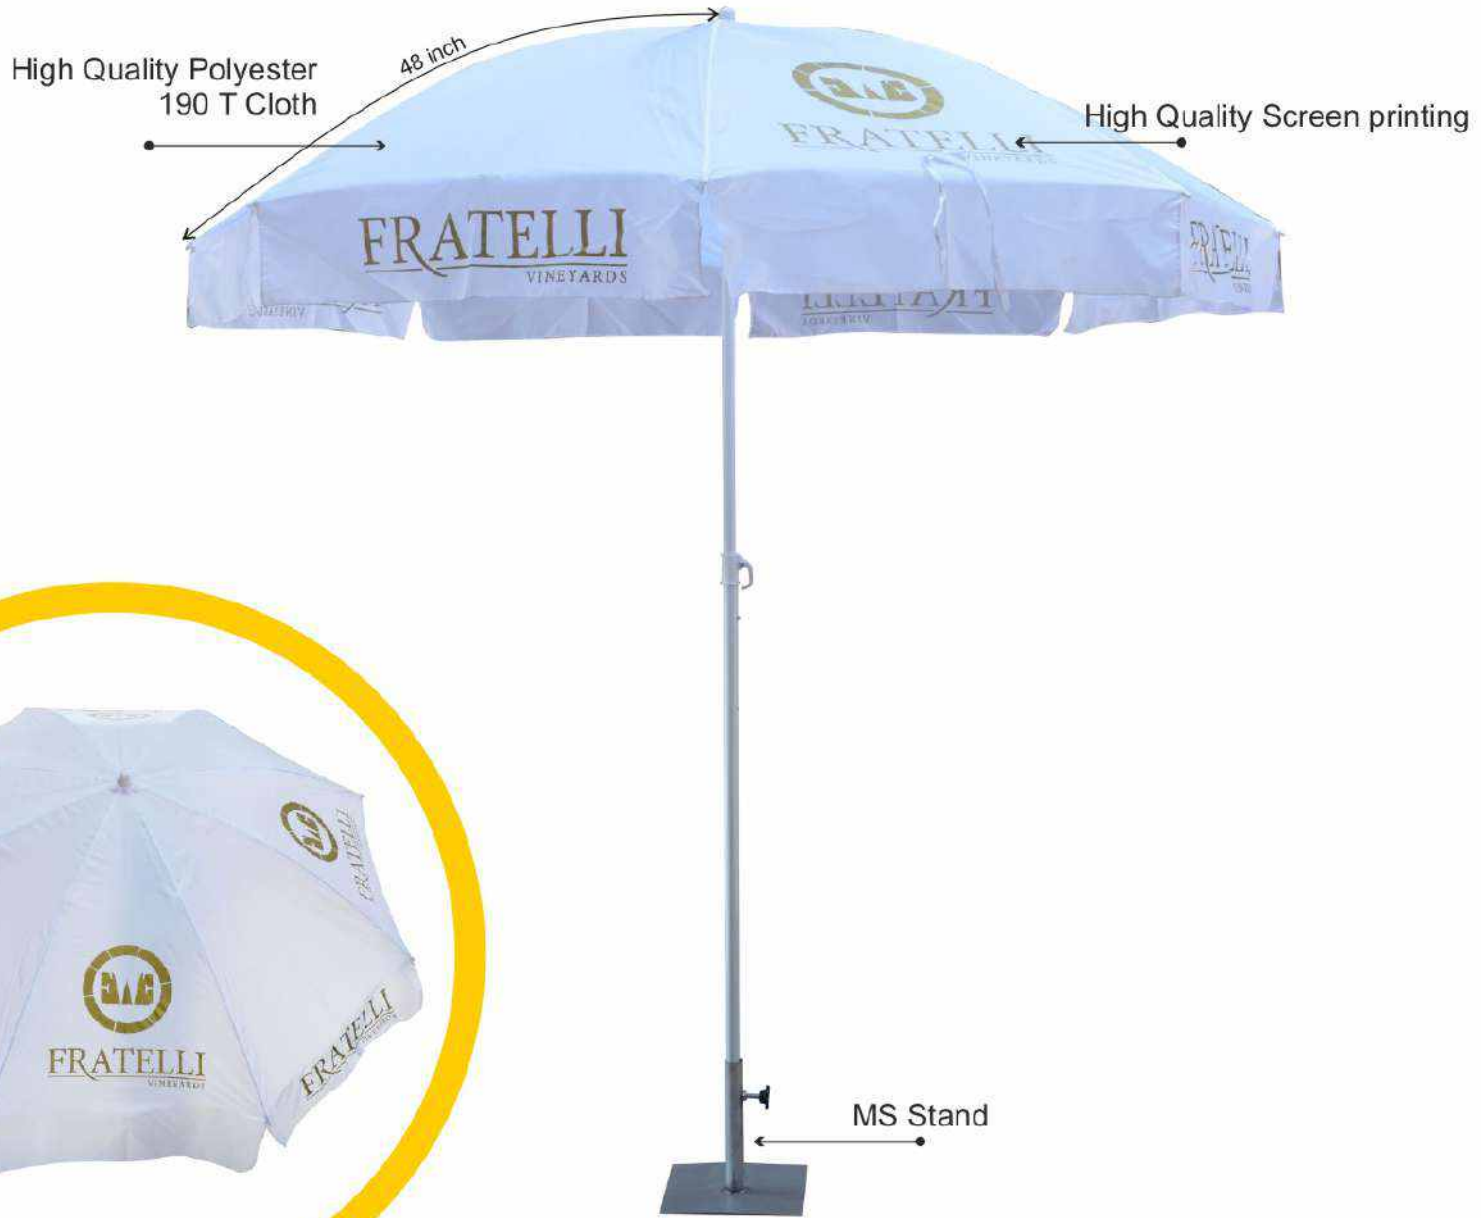

High Quality ABS Black Handle

27" 2 FOLD AO UMBRELLA

High Quality Screen printing

High Quality Polyester
190 T Cloth

• 14 mm Black Fiber Tube

• High Quality Spray Oil Plastic Handle

29" GOLF FIBER AO UMBRELLA

40" GARDEN UMBRELLA

42" GARDEN UMBRELLA

42" HEAVY FRAME GARDEN UMBRELLA

48" GARDEN UMBRELLA

48" HEAVY FRAME GARDEN UMBRELLA

SPECIFICATION OF STAND

Tripod stand

600 gram