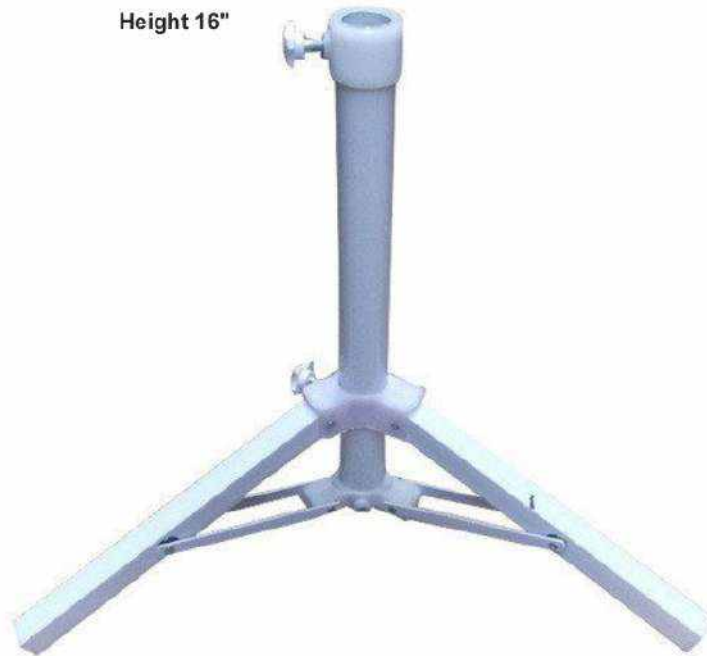

40" GARDEN UMBRELLA

42" GARDEN UMBRELLA

42" HEAVY FRAME GARDEN UMBRELLA

48" GARDEN UMBRELLA

48" HEAVY FRAME GARDEN UMBRELLA

SPECIFICATION OF STAND

Tripod stand

600 gram

Pipe size- out diemeter 38.2

Inner diemeter 29

With key

Height 16"

Tripod Stand

SPECIFICATION OF STAND

10" X 10" M.S. PLATE

10" X M.S. PIPE