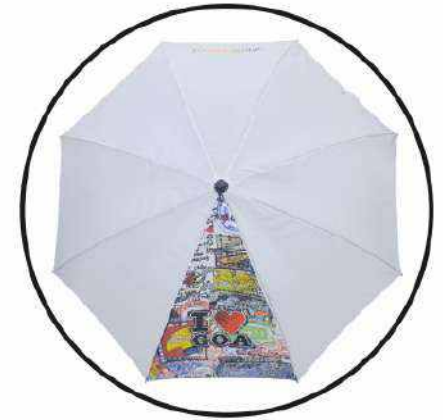

23" PIANO UMBRELLA